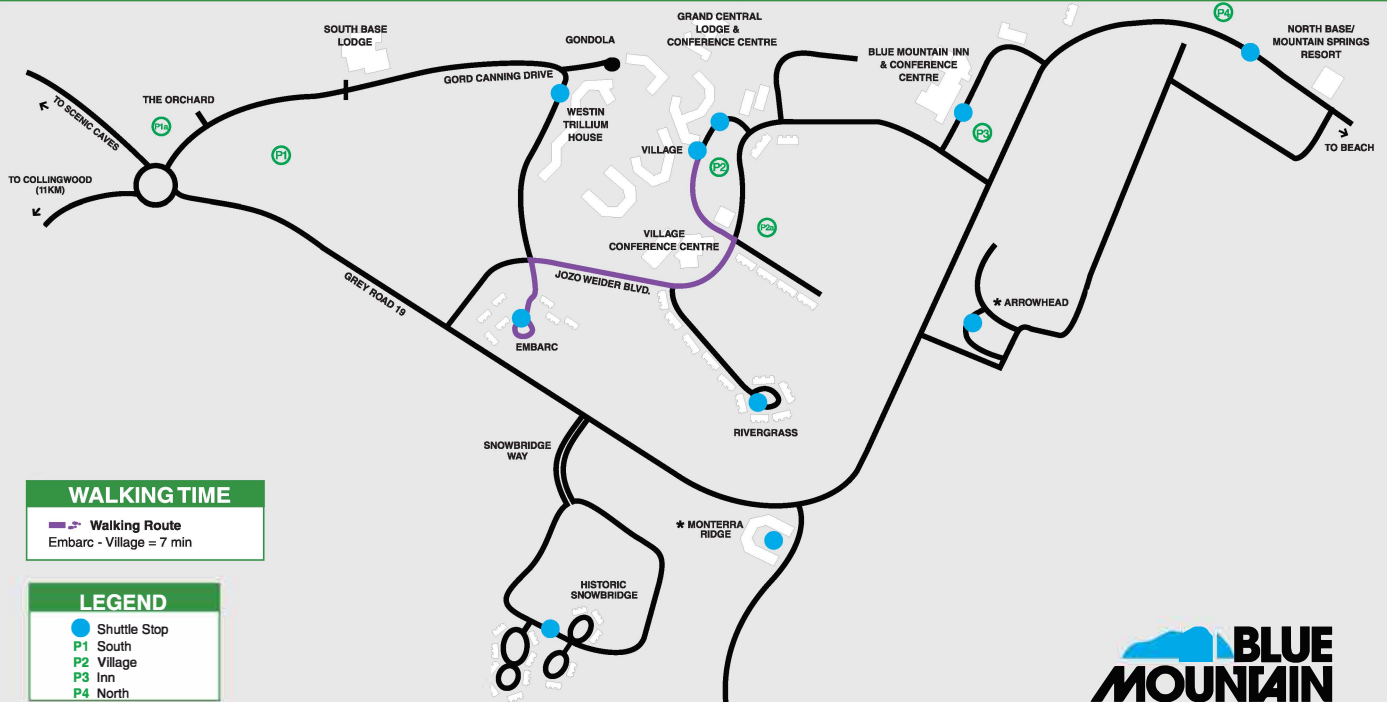

RESORT SHUTTLE

24 Hour On-Demand Shuttle Service: Call 705-443-5519
or visit a Hotel Front Desk or Guest Services location