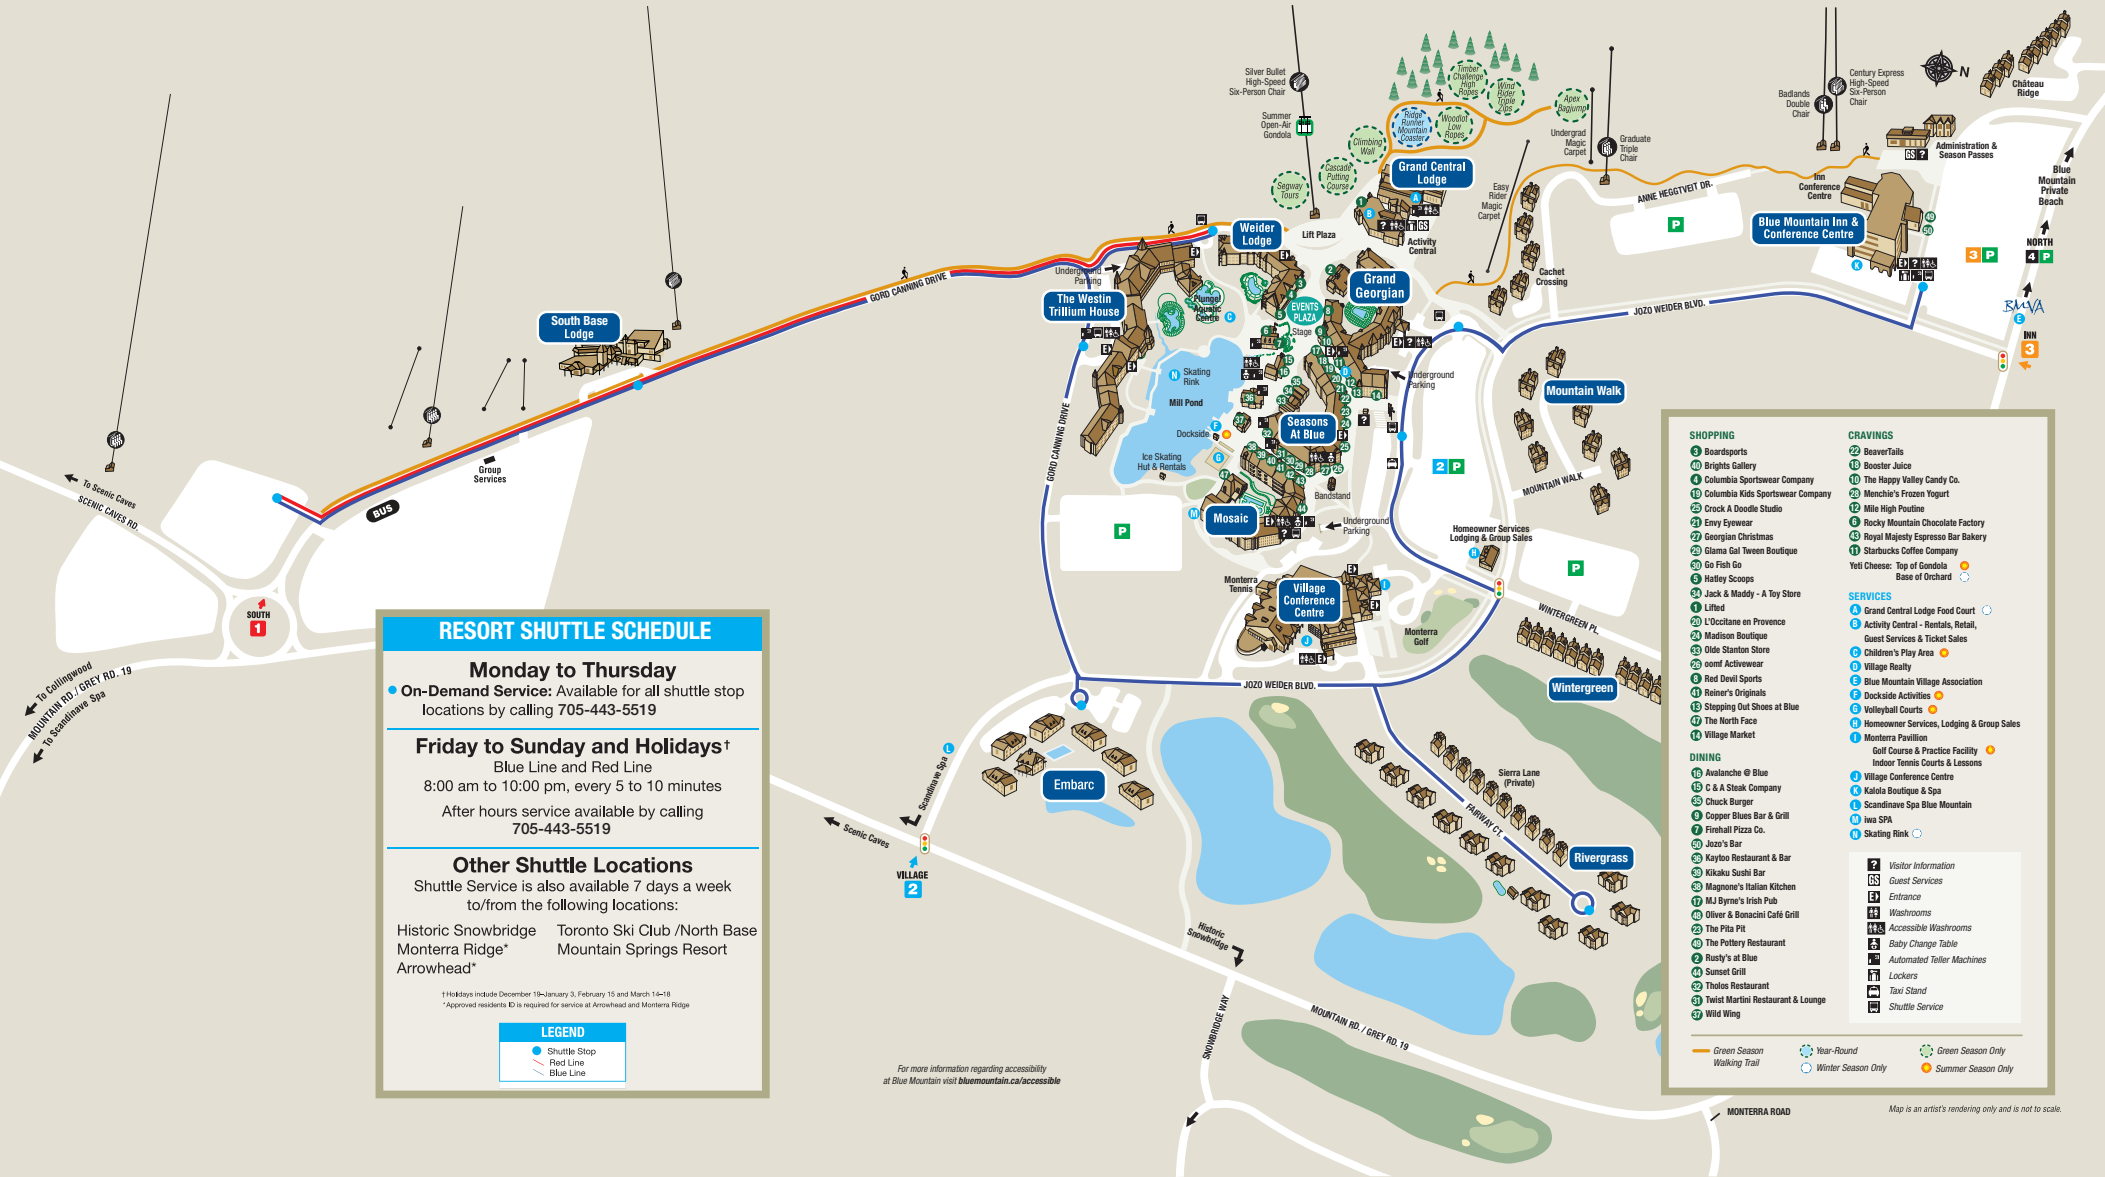

RESORT MAP

RESORT SHUTTLE SCHEDULE

Monday to Thursday
• On-Demand Service: Available for all shuttle stop locations by calling 705-443-5519

Friday to Sunday and Holidays†
Blue Line and Red Line
8:00 am to 10:00 pm, every 5 to 10 minutes
After hours service available by calling 705-443-5519

Other Shuttle Locations
Shuttle Service is also available 7 days a week to/from the following locations:
Historic Snowbridge   Toronto Ski Club /North Base
Monterra Ridge*   Mountain Springs Resort
Arrowhead*

† Holidays include December 18-January 3, February 15 and March 14-18
*Approved residents. B is required for service at Arrowhead and Monterra Ridge

LEGEND

- Shuttle Stop
- Red Line
- Blue Line

1. #### SHOPPING

   - 1 Boardsports
   - 2 Brights Gallery
   - 3 Columbia Sportswear Company
   - 4 Columbia Kids Sportswear Company
   - 5 Crock & Doodle Studio
   - 6 Envy Eyewear
   - 7 Georgian Christmas
   - 8 Glam Gal Tween Boutique
   - 9 Go Fish Go
   - 10 Hatley Scoops
   - 11 Jack & Maddy - A Toy Store
   - 12 Laird
   - 13 L'Occitane en Provence
   - 14 Madison Boutique
   - 15 Oldie Stanton Store
   - 16 oomf Activewear
   - 17 Red Devil Sports
   - 18 Reiner's Originals
   - 19 Stepping Out Shoes at Blue
   - 20 The North Face
   - 21 Village Market

   #### DINING

   - 1 Avalanche @ Blue
   - 2 C & A Steak Company
   - 3 Chuck Burger
   - 4 Copper Blues Bar & Grill
   - 5 Firehall Pizza Co.
   - 6 Jozo's Bar
   - 7 Kaybo Restaurant & Bar
   - 8 Kikaku Sushi Bar
   - 9 Magnone's Italian Kitchen
   - 10 MJ Byrne's Irish Pub
   - 11 Oliver & Bonacini Cafe Grill
   - 12 The Pothey Restaurant
   - 13 Rusty's at Blue
   - 14 Sunset Grill
   - 15 Tholos Restaurant
   - 16 Twist Martini Restaurant & Lounge
   - 17 Wild Wing

   #### CRAWINGS

   - 1 BeaverTails
   - 2 The Honey Valley Candy Co.
   - 3 Menchie's Frozen Yogurt
   - 4 Mile High Poutine
   - 5 Rocky Mountain Chocolate Factory
   - 6 Royal Majesty Espresso Bar Bakery
   - 7 Starbucks Coffee Company
   - 8 Yeti Cheese: Top of Gondola Base of Orchard

   #### SERVICES

   - 1 Grand Central Lodge Food Court
   - 2 Activity Central - Rentals, Retail, Guest Services & Ticket Sales
   - 3 Children's Play Area
   - 4 Village Realty
   - 5 Blue Mountain Village Association
   - 6 Dockside Activities
   - 7 Volleyball Courts
   - 8 Homeowner Services, Lodging & Group Sales
   - 9 Monterra Pavilion
   - 10 Golf Course & Practice Facility
   - 11 Indoor Tennis Courts & Lessons
   - 12 Village Conference Centre
   - 13 Kalala Boutique & Spa
   - 14 Scandinavian Spa Blue Mountain
   - 15 Invo SPA
   - 16 Skating Rink

   Visitor Information

   - GS Guest Services
   - EA Entrance
   - WH Washrooms
   - AA Accessible Washrooms
   - BT Baby Change Table
   - AM Automated Teller Machines
   - LN Lockers
   - TS Taxi Stand
   - SS Shuttle Service
2. Green Season
   - Walking Trail

   - Year-Round
   - Winter Season Only

   - Green Season Only
   - Summer Season Only
3. Map is an artist's rendering only and is not to scale.